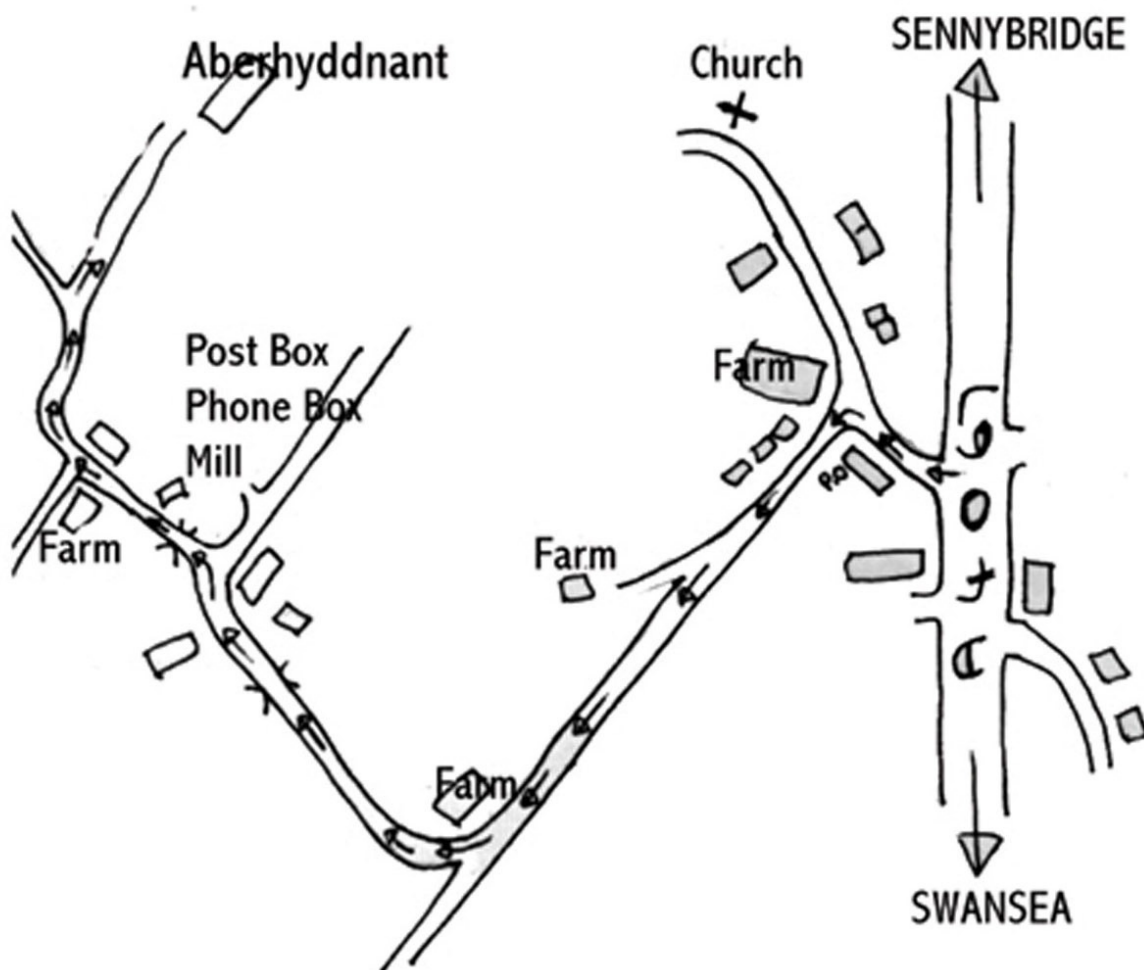

DIRECTIONS TO ABER GLAMPING

ABERHYDDNANT ORGANIC FARM
Crai , BRECON
Powys , LD3 8YS
01874 636797

OS Landranger Map 160 SN8723 2574

Please note:

There is limited mobile signal in the area.

Journey times - Brecon to the Farm approx. 17 mile (30 minutes)

- Turn off the main Swansea road (A4067) into Crai village.
- Take LEFT turn at village hall to FELIN CRAI
- Follow road AROUND until you reach a sign 'Felin Crai' go over small bridge.
- You will see telephone box, post box and derelict mill together.
- Take the dead end road to the LEFT of the telephone box go over a small bridge and keep RIGHT for about half a mile. Taking right hand fork signed Aberhyddnant Farm Cottages & Blaenrhyddnant.